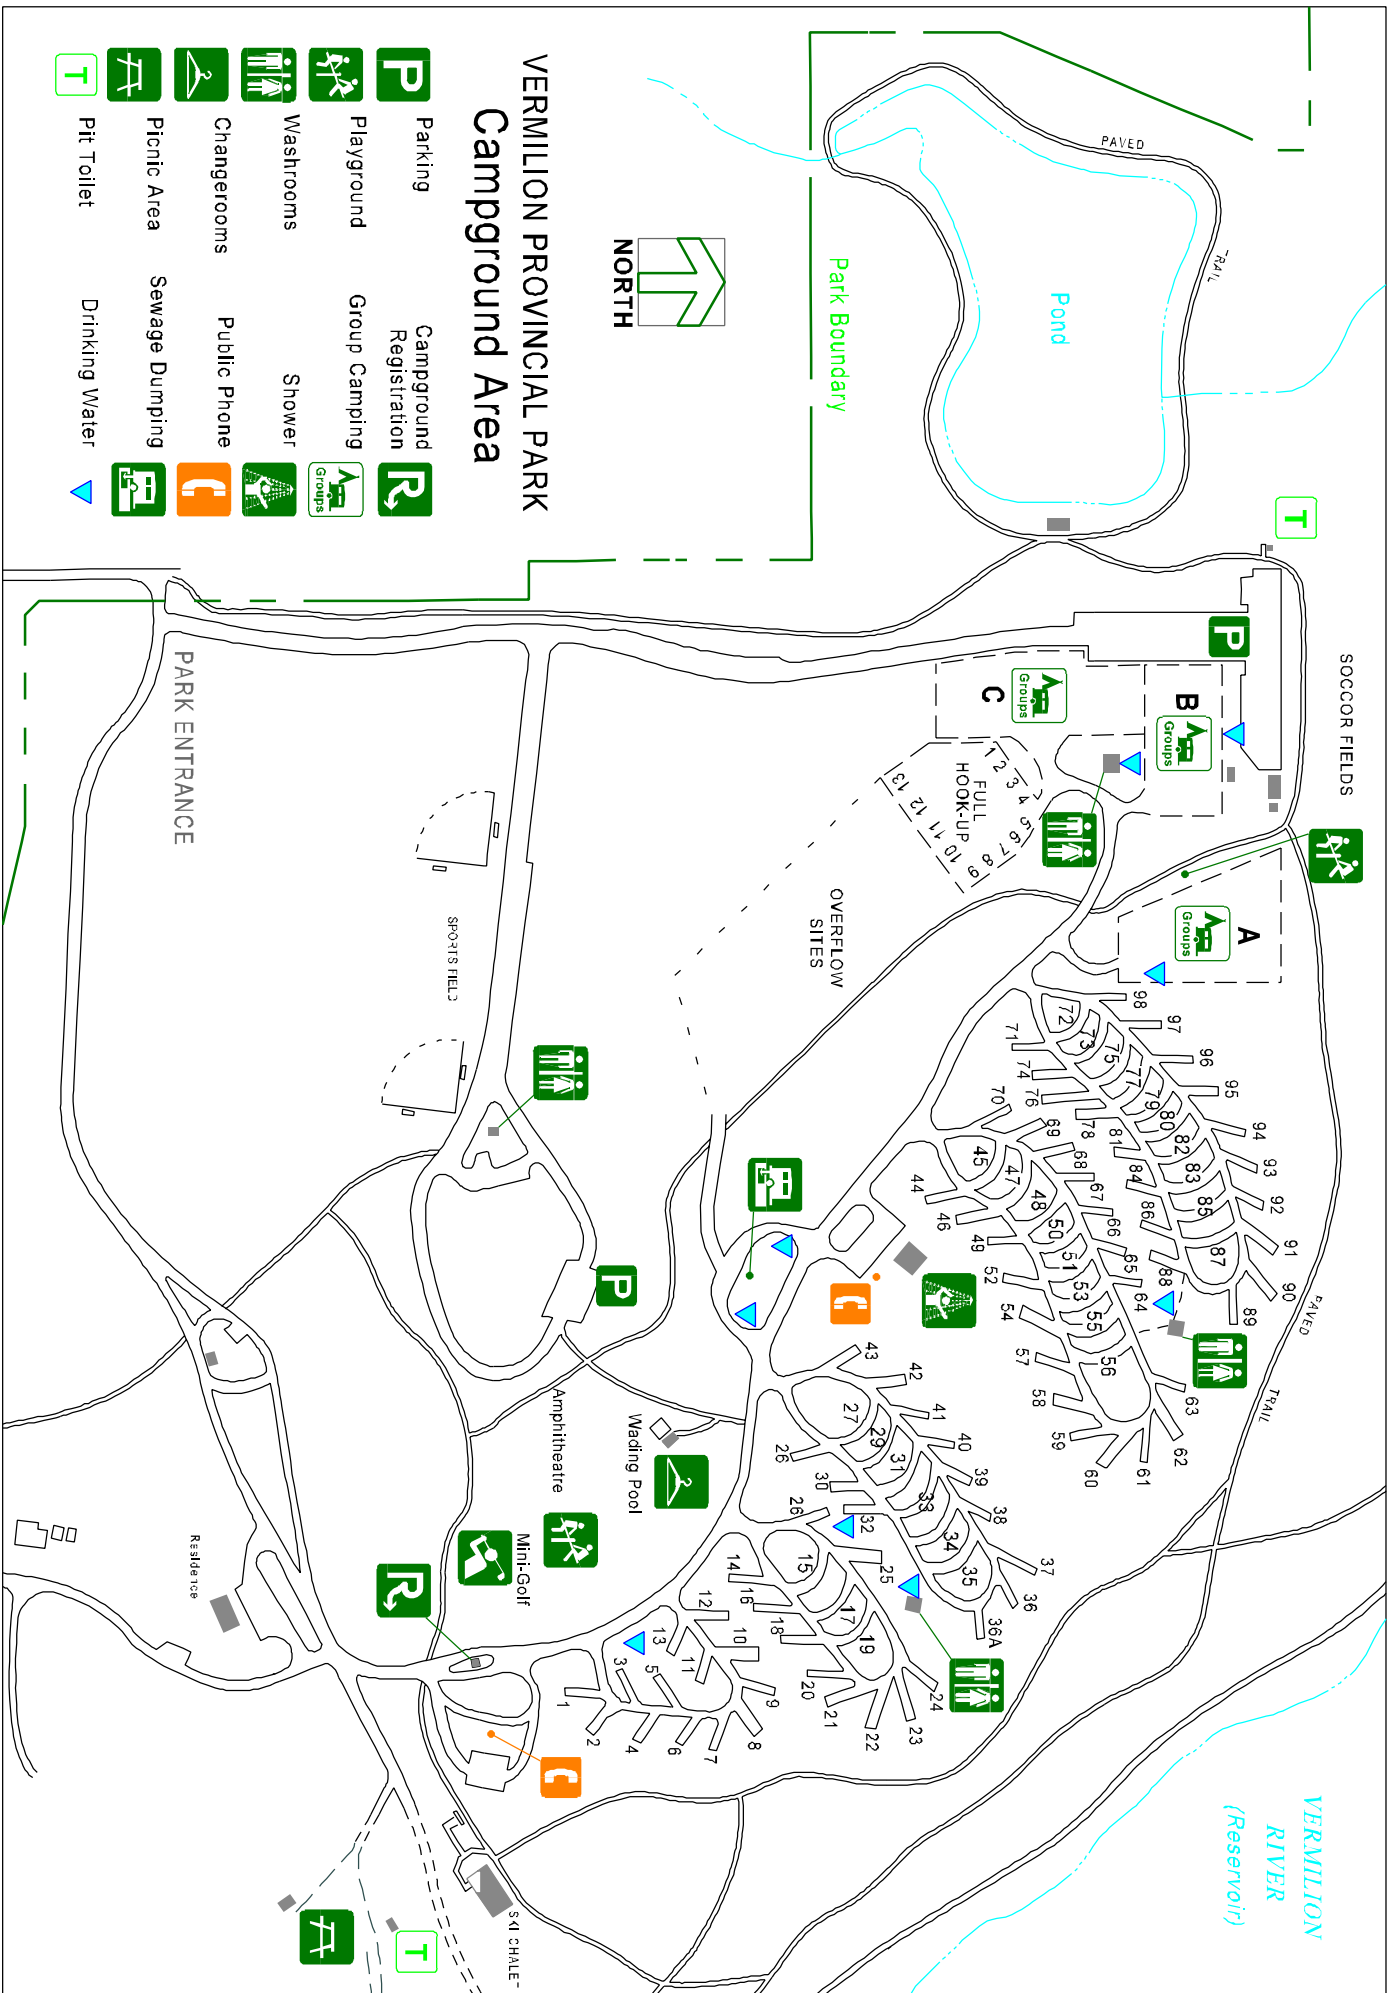

VERMILION RIVER (Reservoir)

VERMILION PROVINCIAL PARK Campground Area

- | | |
|-----------------------|----------------------------------|
| P Parking | R Campground Registration |
| P Playground | R Group Camping |
| W Washrooms | S Shower |
| CH Changerooms | PH Public Phone |
| PA Picnic Area | SD Sewage Dumping |
| PT Pit Toilet | DW Drinking Water |