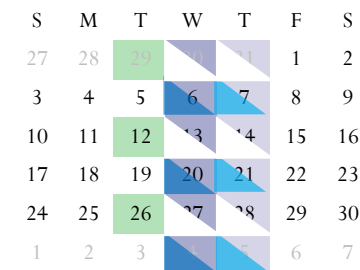

January

February

March

April

May

June

July

August

September

October

November

December

West of 50 Street

- Organic Green Bin Pick Up
- Recycle Blue Bag Pick Up
- Garbage Black Bin Pick Up

South of Railway Tracks

- Organic Green Bin Pick Up
- Recycle Blue Bag Pick Up
- Garbage Black Bin Pick Up