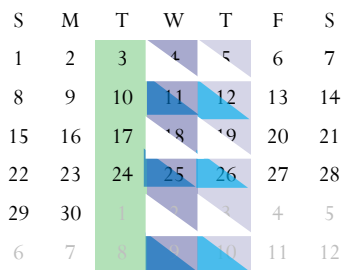

January

February

March

April

May

June

July

August

September

October

November

December

West of 50 Street

- Organic Green Bin Pick Up
- Recycle Blue Bag Pick Up
- Garbage Black Bin Pick Up

South of Railway Tracks

- Organic Green Bin Pick Up
- Recycle Blue Bag Pick Up
- Garbage Black Bin Pick Up