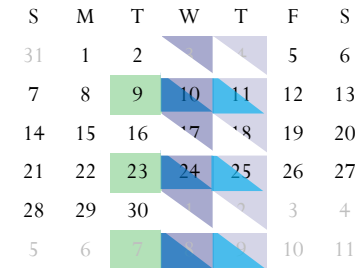

January

February

March

April

May

June

July

August

September

October

November

December

West of 50 Street

- Organic Green Bin Pick Up
- Recycle Blue Bag Pick Up
- Garbage Black Bin Pick Up

South of Railway Tracks

- Organic Green Bin Pick Up
- Recycle Blue Bag Pick Up
- Garbage Black Bin Pick Up