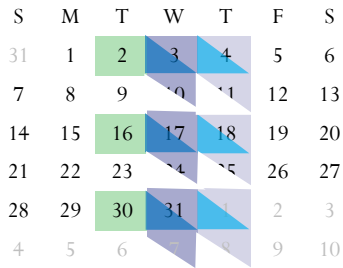

January

February

March

April

May

June

July

August

September

October

November

December

West of 50 Street

- Organic Green Bin Pick Up
- Recycle Blue Bag Pick Up
- Garbage Black Bin Pick Up

South of Railway Tracks

- Organic Green Bin Pick Up
- Recycle Blue Bag Pick Up
- Garbage Black Bin Pick Up