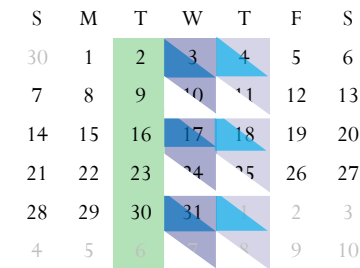

January

February

March

April

May

June

July

August

September

October

November

December

West of 50 Street

- Organic Green Bin Pick Up
- Recycle Blue Bag Pick Up
- Garbage Black Bin Pick Up

South of Railway Tracks

- Organic Green Bin Pick Up
- Recycle Blue Bag Pick Up
- Garbage Black Bin Pick Up