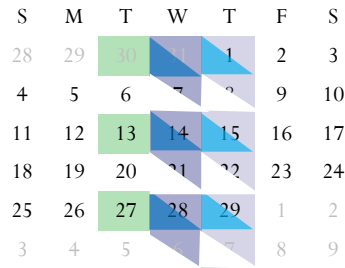

January

February

March

April

May

June

July

August

September

October

November

December

West of 50 Street

- Organic Green Bin Pick Up
- Recycle Blue Bag Pick Up
- Garbage Black Bin Pick Up

South of Railway Tracks

- Organic Green Bin Pick Up
- Recycle Blue Bag Pick Up
- Garbage Black Bin Pick Up