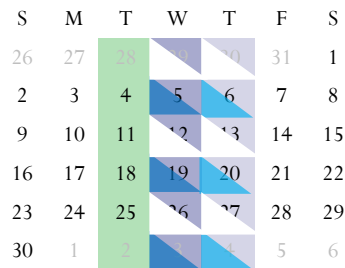

January

February

March

April

May

June

July

August

September

October

November

December

West of 50 Street

- Organic Green Bin Pick Up
- Recycle Blue Bag Pick Up
- Garbage Black Bin Pick Up

South of Railway Tracks

- Organic Green Bin Pick Up
- Recycle Blue Bag Pick Up
- Garbage Black Bin Pick Up