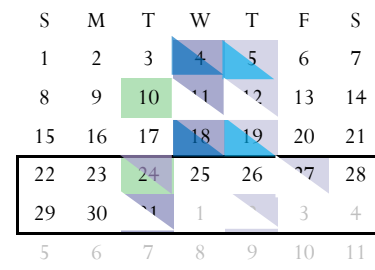

September

October

November

December

West of 50 Street

- Organic Green Bin Pick Up
- Recycle Blue Bag Pick Up
- Garbage Black Bin Pick Up

South of Railway Tracks

- Organic Green Bin Pick Up
- Recycle Blue Bag Pick Up
- Garbage Black Bin Pick Up