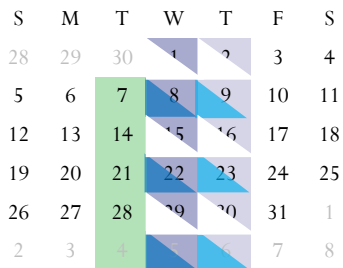

January

February

March

April

May

June

July

August

September

October

November

December

West of 50 Street

- Organic Green Bin Pick Up
- Recycle Blue Bag Pick Up
- Garbage Black Bin Pick Up

South of Railway Tracks

- Organic Green Bin Pick Up
- Recycle Blue Bag Pick Up
- Garbage Black Bin Pick Up