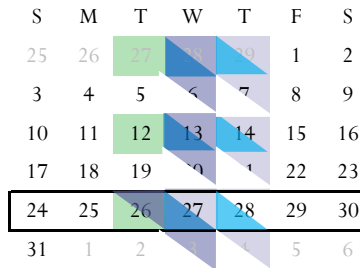

January

February

March

April

May

June

July

August

September

October

November

December

West of 50 Street

- Organic Green Bin Pick Up
- Recycle Blue Bag Pick Up
- Garbage Black Bin Pick Up

South of Railway Tracks

- Organic Green Bin Pick Up
- Recycle Blue Bag Pick Up
- Garbage Black Bin Pick Up