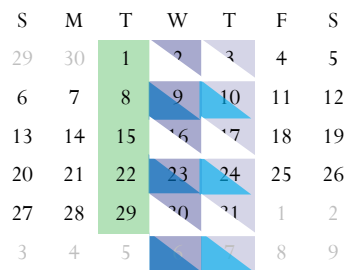

January

February

March

April

May

June

July

August

September

October

November

December

West of 50 Street

- Organic Green Bin Pick Up
- Recycle Blue Bag Pick Up
- Garbage Black Bin Pick Up

South of Railway Tracks

- Organic Green Bin Pick Up
- Recycle Blue Bag Pick Up
- Garbage Black Bin Pick Up