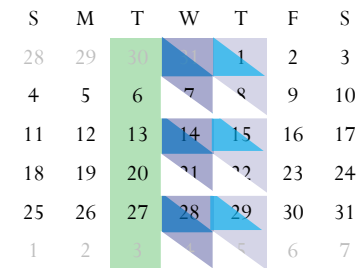

January

February

March

April

May

June

July

August

September

October

November

December

West of 50 Street

- Organic Green Bin Pick Up
- Recycle Blue Bag Pick Up
- Garbage Black Bin Pick Up

South of Railway Tracks

- Organic Green Bin Pick Up
- Recycle Blue Bag Pick Up
- Garbage Black Bin Pick Up